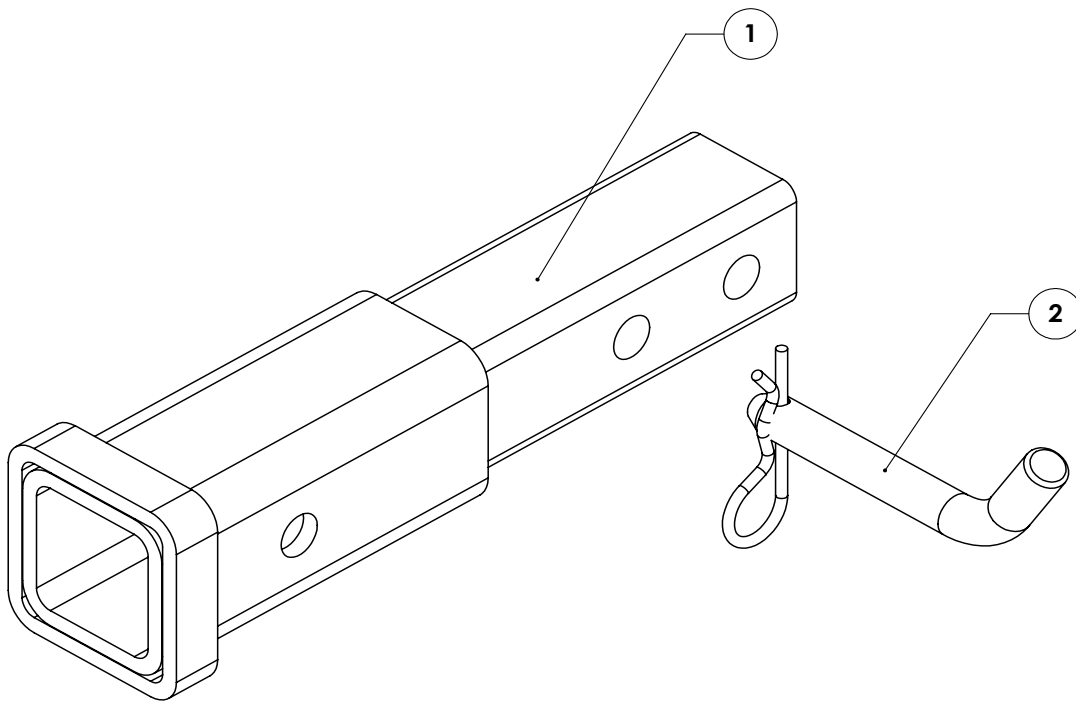

BX88265

6" Class IV Receiver Extension Installation Instructions

1. Slide the receiver extension into the receiver hitch and pin it in place with the 5/8" pin and clip provided. *Maximum 10,000 lbs towing capacity.

Note: Intended to be used for Flat Towing.

Parts List

Ref. No.	Qty.	Part No.	Description
1	1	61-6928.....	Weldment, 6" Receiver Extension, BX88265
2	1	200-1483	Pin, 5/8 X 3 Eff. w/ clip

© 2011 Blue Ox
One Mill Road, Industrial Park
Pender, Nebraska 68047
Phone: (402) 385-3051
Fax: (402) 385-3360
www.blueox.com